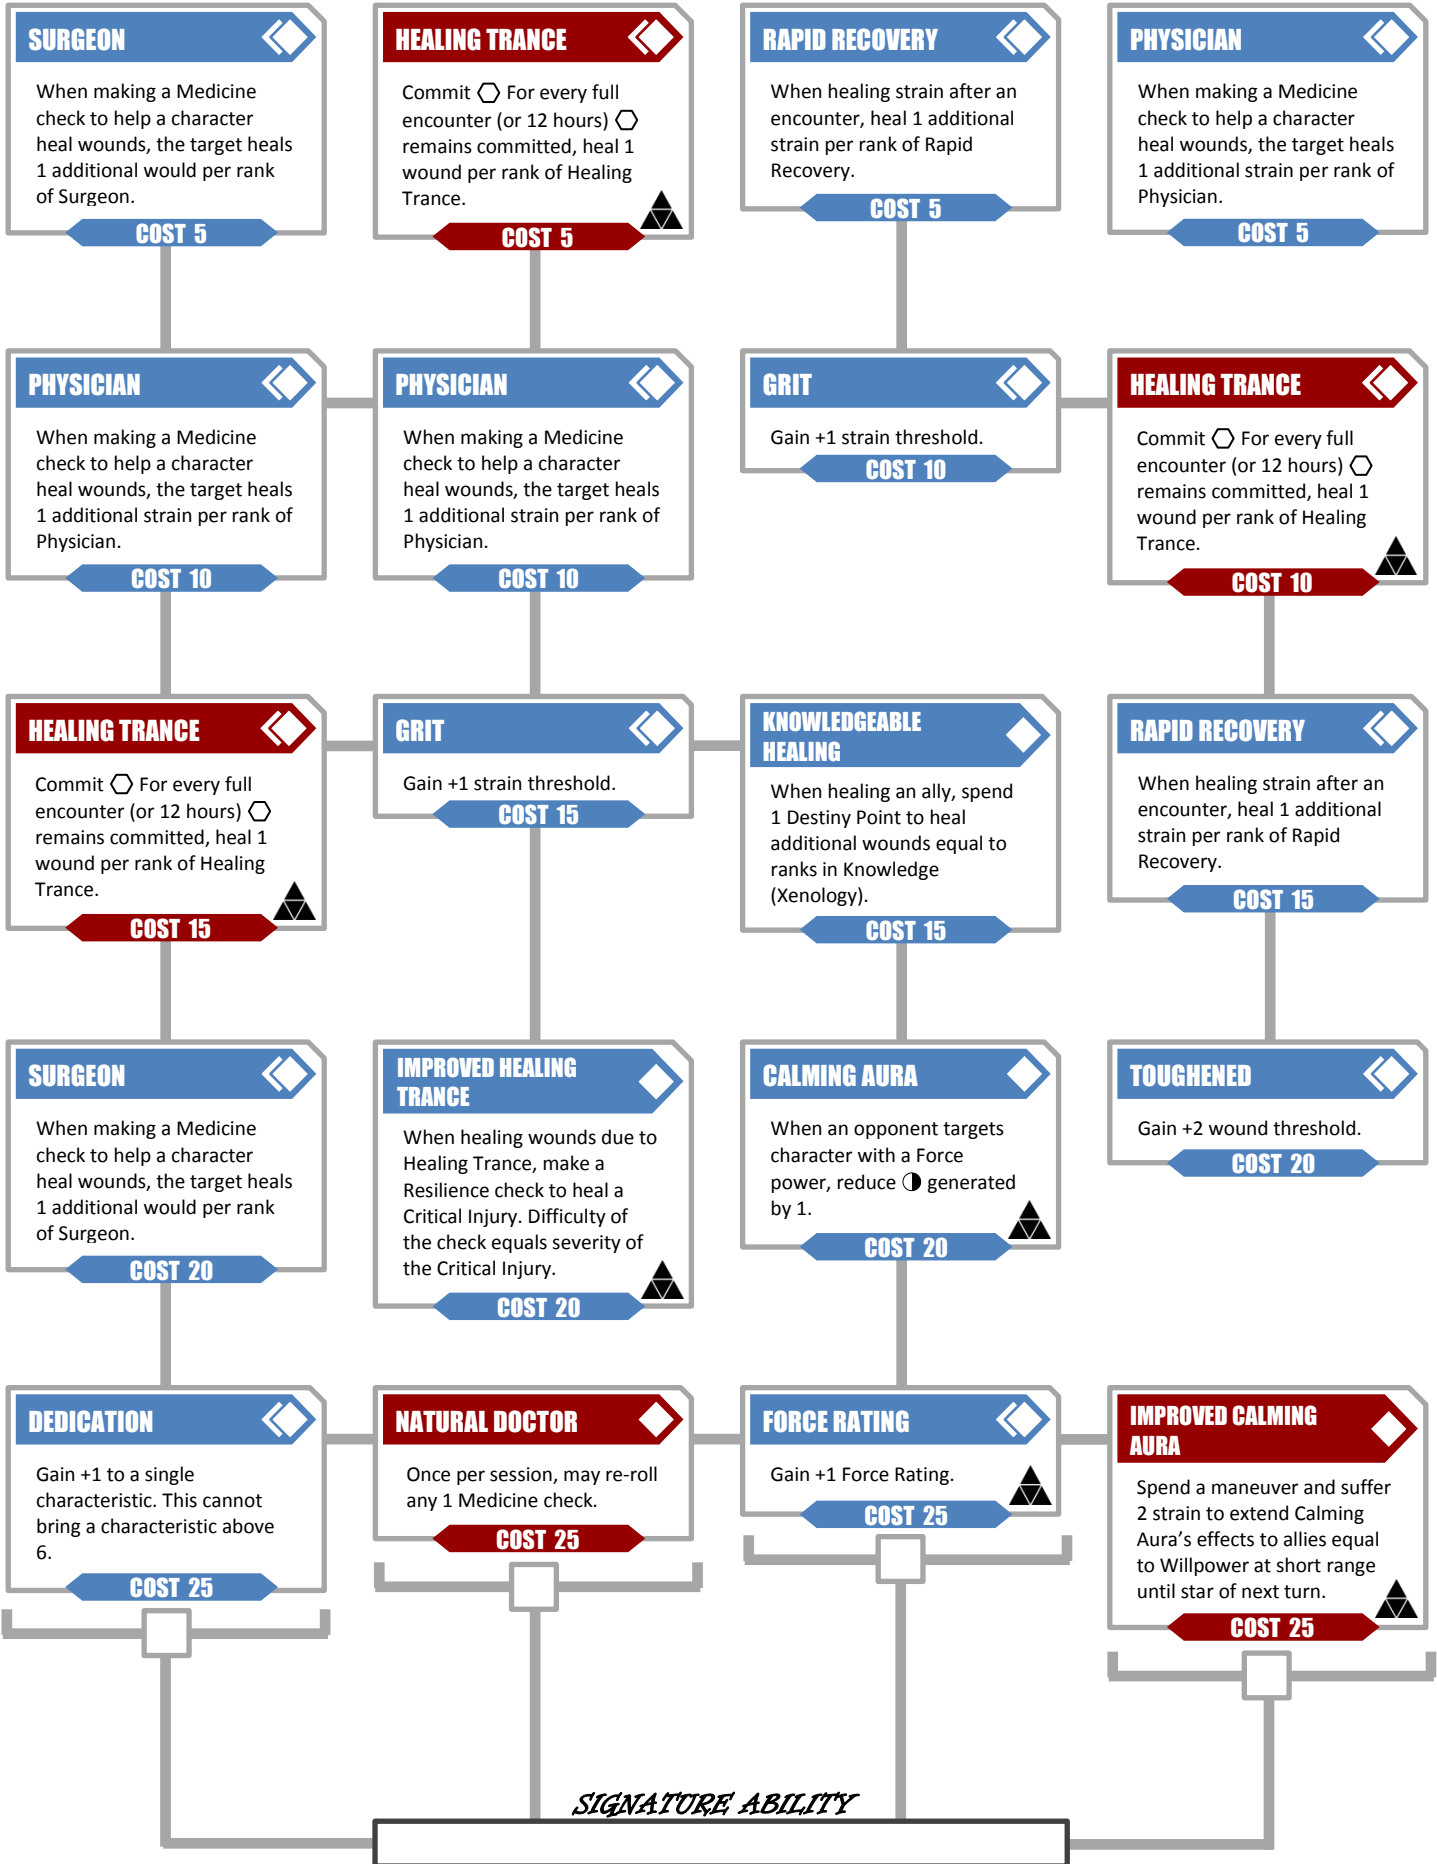

Force Sensitive only

Healer Bonus Career Skills: Discipline, Knowledge (Education), Knowledge (Xenology), Medicine

Niman Disciple Bonus Career Skills: Discipline, Leadership, Lightsaber, Negotiation

Sage Bonus Career Skills: Astrogation, Charm, Cool, Knowledge (Lore)